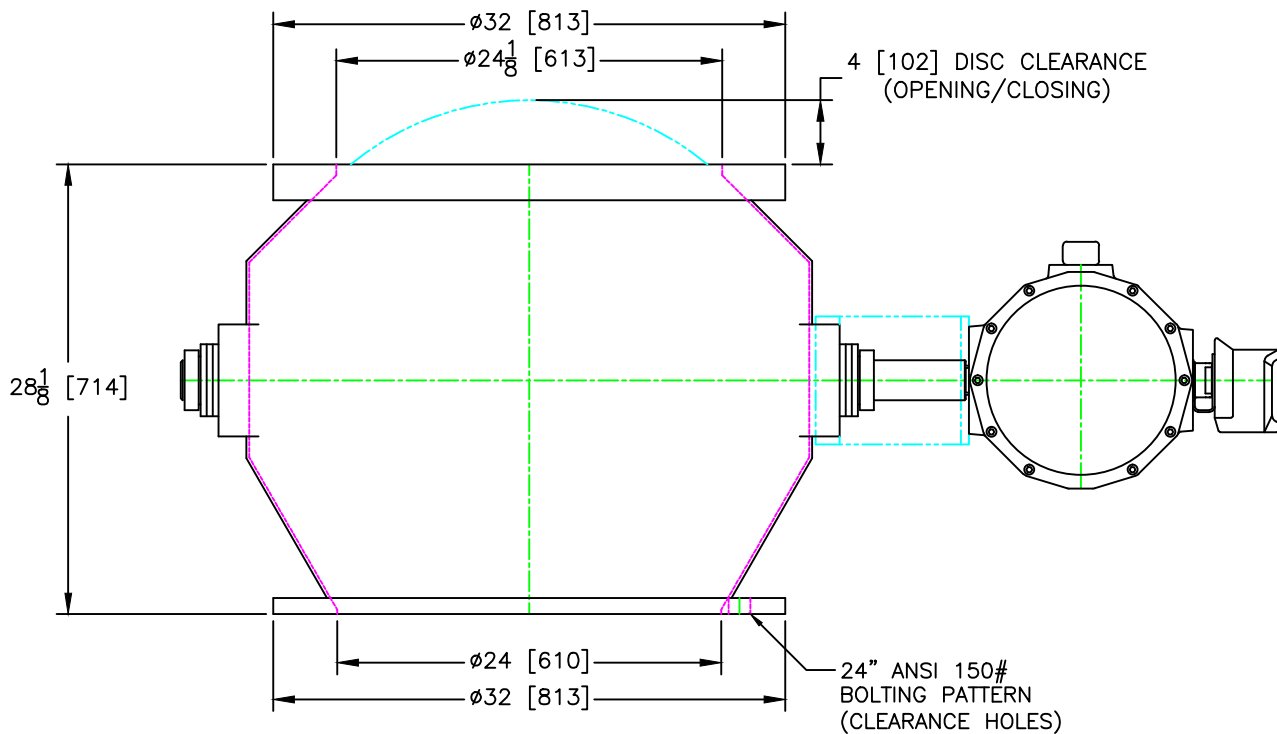

GEMCO VALVE

24" 'P21' Valve

January 2014

Size: A

Scale 1:12

APPROXIMATE WEIGHT: 1200 lbs / 540 kg