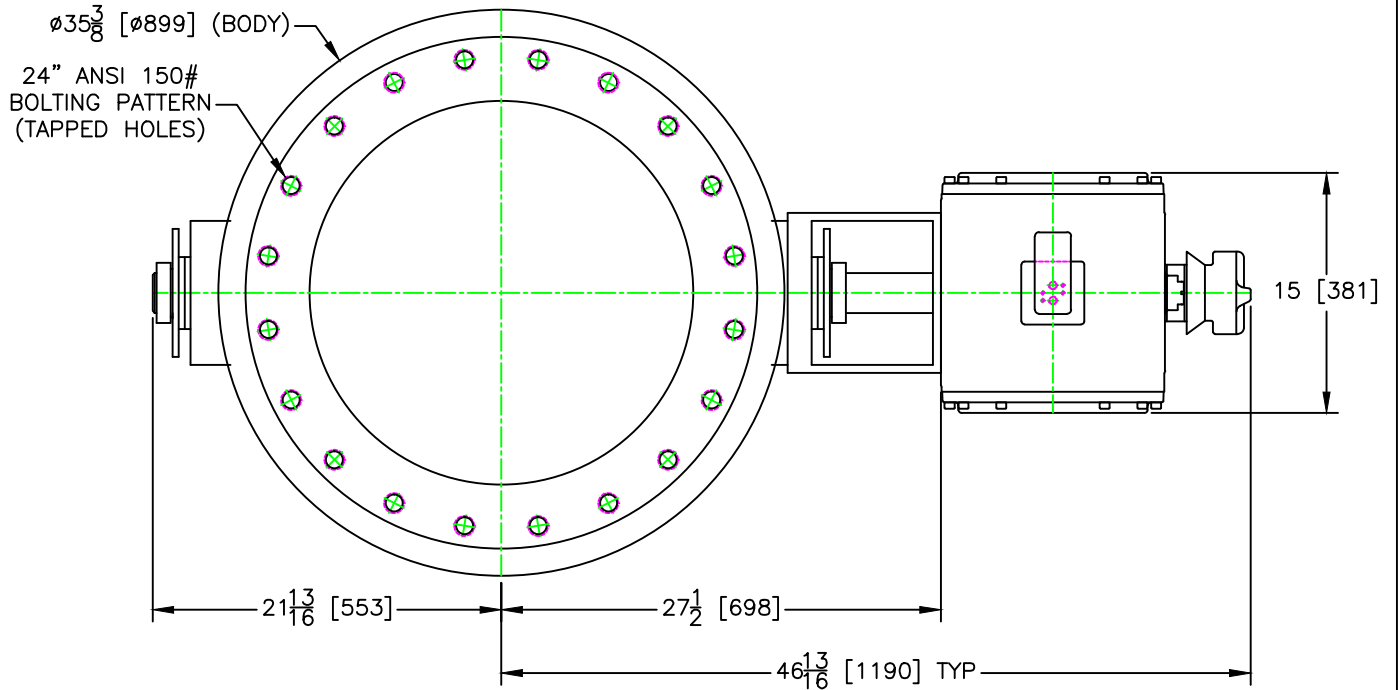

GEMCO VALVE

24" 'P21' Valve

January 2014

Size: A

Scale 1:12

APPROXIMATE WEIGHT: 1200 lbs / 540 kg