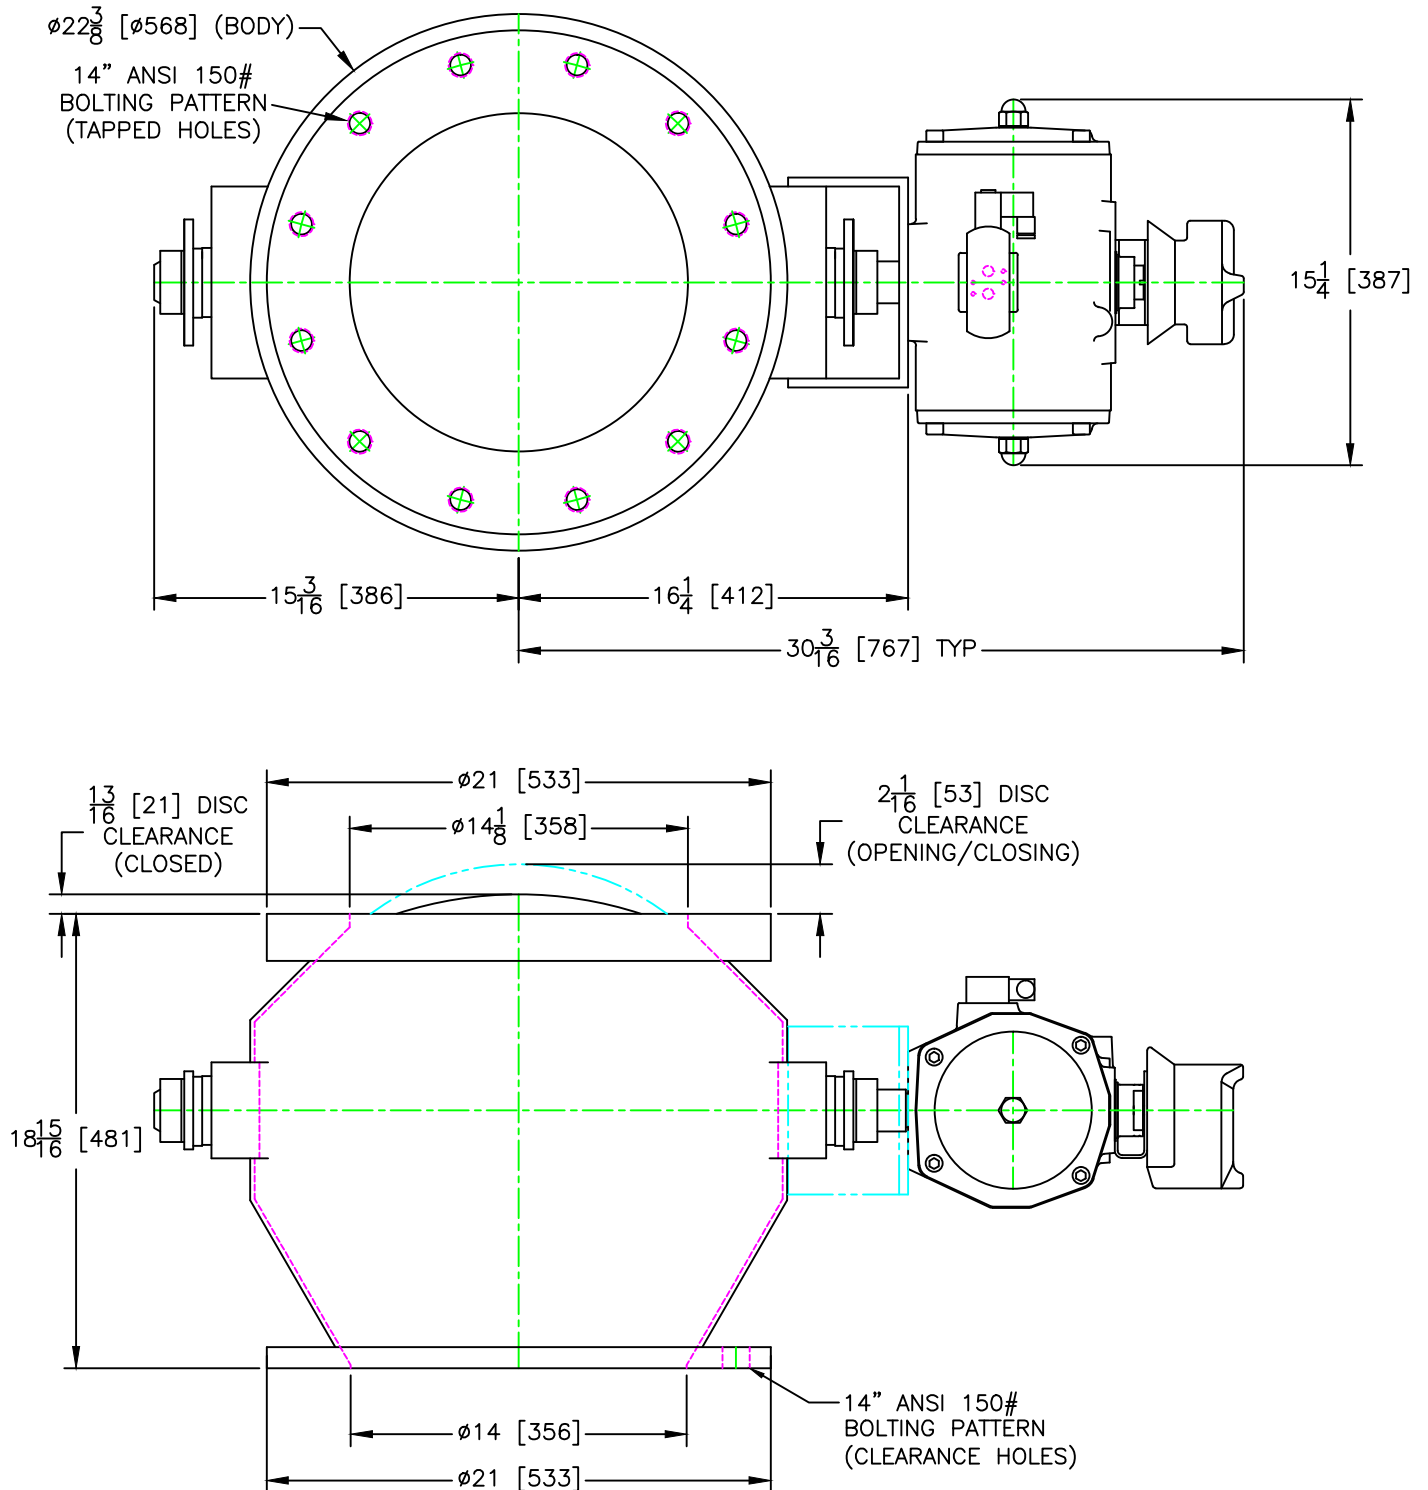

GEMCO VALVE

14" 'P21' Valve

January 2014

Size: A

Scale 1:8

APPROXIMATE WEIGHT: 560 lbs / 250 kg